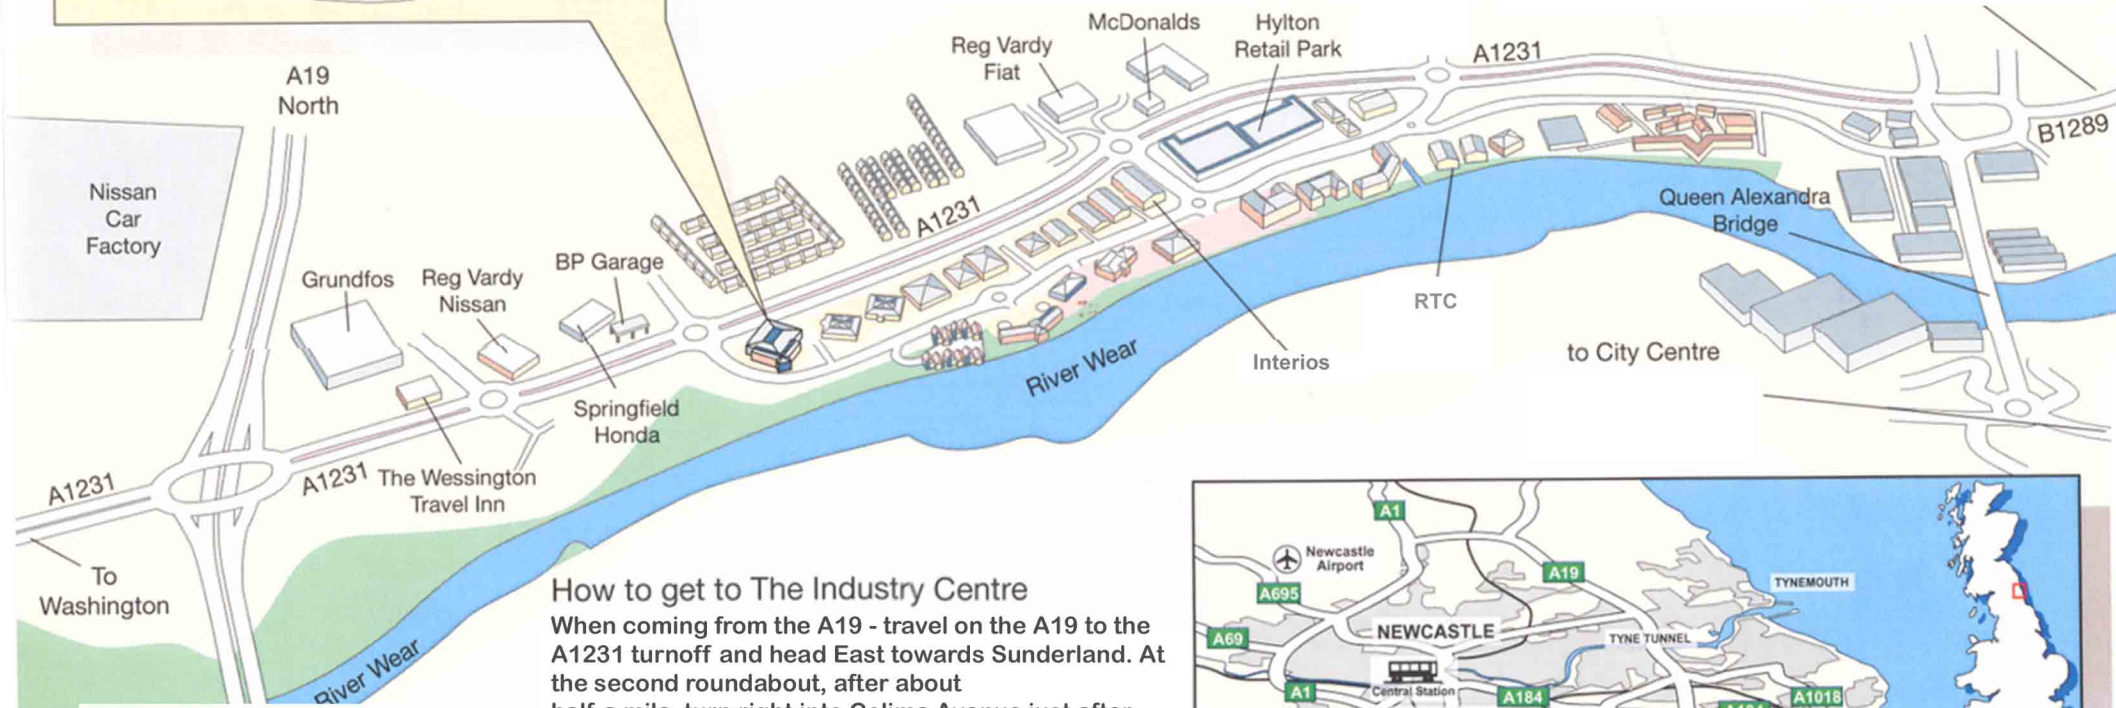

The Industry Centre (MTC)

Authorities in IT Education

to the Stadium of Light

MTC,
The Industry Centre,
Colima Avenue
Enterprise Park West,
Wessington Way, Sunderland
SR5 3XB
Tel: +44(0) 191 515 3355
Fax: +44 (0) 191 515 3350
www.mtc-training.co.uk

How to get to The Industry Centre
When coming from the A19 - travel on the A19 to the A1231 turnoff and head East towards Sunderland. At the second roundabout, after about half a mile, turn right into Colima Avenue just after the Springfield Honda Garage and BP petrol station. MTC is located in the first building (named 'The Industry Centre') on your left side with access and parking about 80 metres round the left hand corner.

When coming from Sunderland - cross the Queen Alexander Bridge and take the A1231 West towards the A19 and A1. At the third roundabout turn left into Colima Avenue just before the Springfield Honda Garage and BP petrol station.