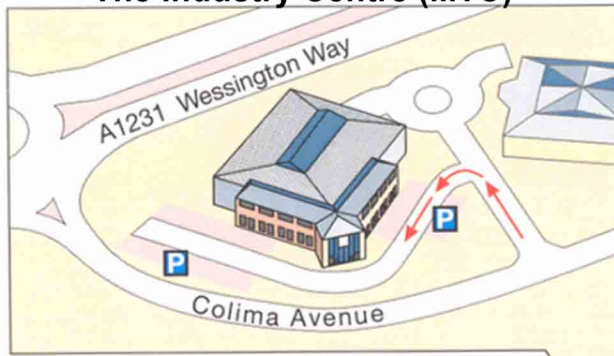

The Industry Centre (MTC)

Authorities in IT Education

to the Stadium of Light

MTC,
The Industry Centre,
Colima Avenue
Enterprise Park West,
Wessington Way, Sunderland
SR5 3XB
Tel: +44(0) 191 515 3355
Fax: +44 (0) 191 515 3350
www.mtc-training.co.uk

How to get to The Industry Centre
When coming from the A19 - travel on the A19 to the A1231 turnoff and head East towards Sunderland. At the second roundabout, after about half a mile, turn right into Colima Avenue just after the Springfield Honda Garage and BP petrol station. MTC is located in the first building (named 'The Industry Centre') on your left side with access and parking about 80 metres round the left hand corner.

When coming from Sunderland - cross the Queen Alexander Bridge and take the A1231 West towards the A19 and A1. At the third roundabout turn left into Colima Avenue just before the Springfield Honda Garage and BP petrol station.