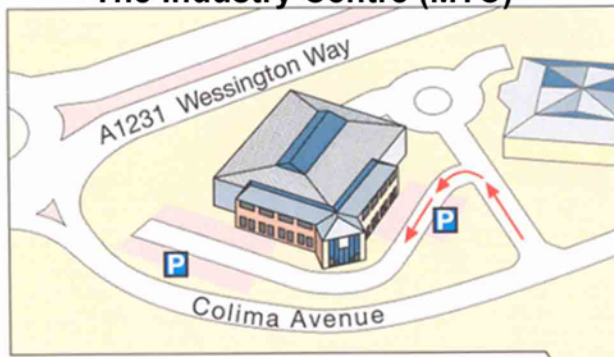

The Industry Centre (MTC)

Connecting you to IT education.

to the Stadium of Light

MTC,
The Industry Centre,
Colima Avenue
Enterprise Park West,
Wessington Way, Sunderland
SR5 3XB

Tel: +44(0) 191 515 3355
Fax: +44 (0) 191 515 3350
www.mtc-training.co.uk

How to get to The Industry Centre

When coming from the A19 - travel on the A19 to the A1231 turnoff and head East towards Sunderland. At the second roundabout, after about half a mile, turn right into Colima Avenue just after the Springfield Honda Garage and BP petrol station. MTC is located in the first building (named 'The Industry Centre') on your left side with access and parking about 80 metres round the left hand corner.

When coming from Sunderland - cross the Queen Alexander Bridge and take the A1231 West towards the A19 and A1. At the third roundabout turn left into Colima Avenue just before the Springfield Honda Garage and BP petrol station.