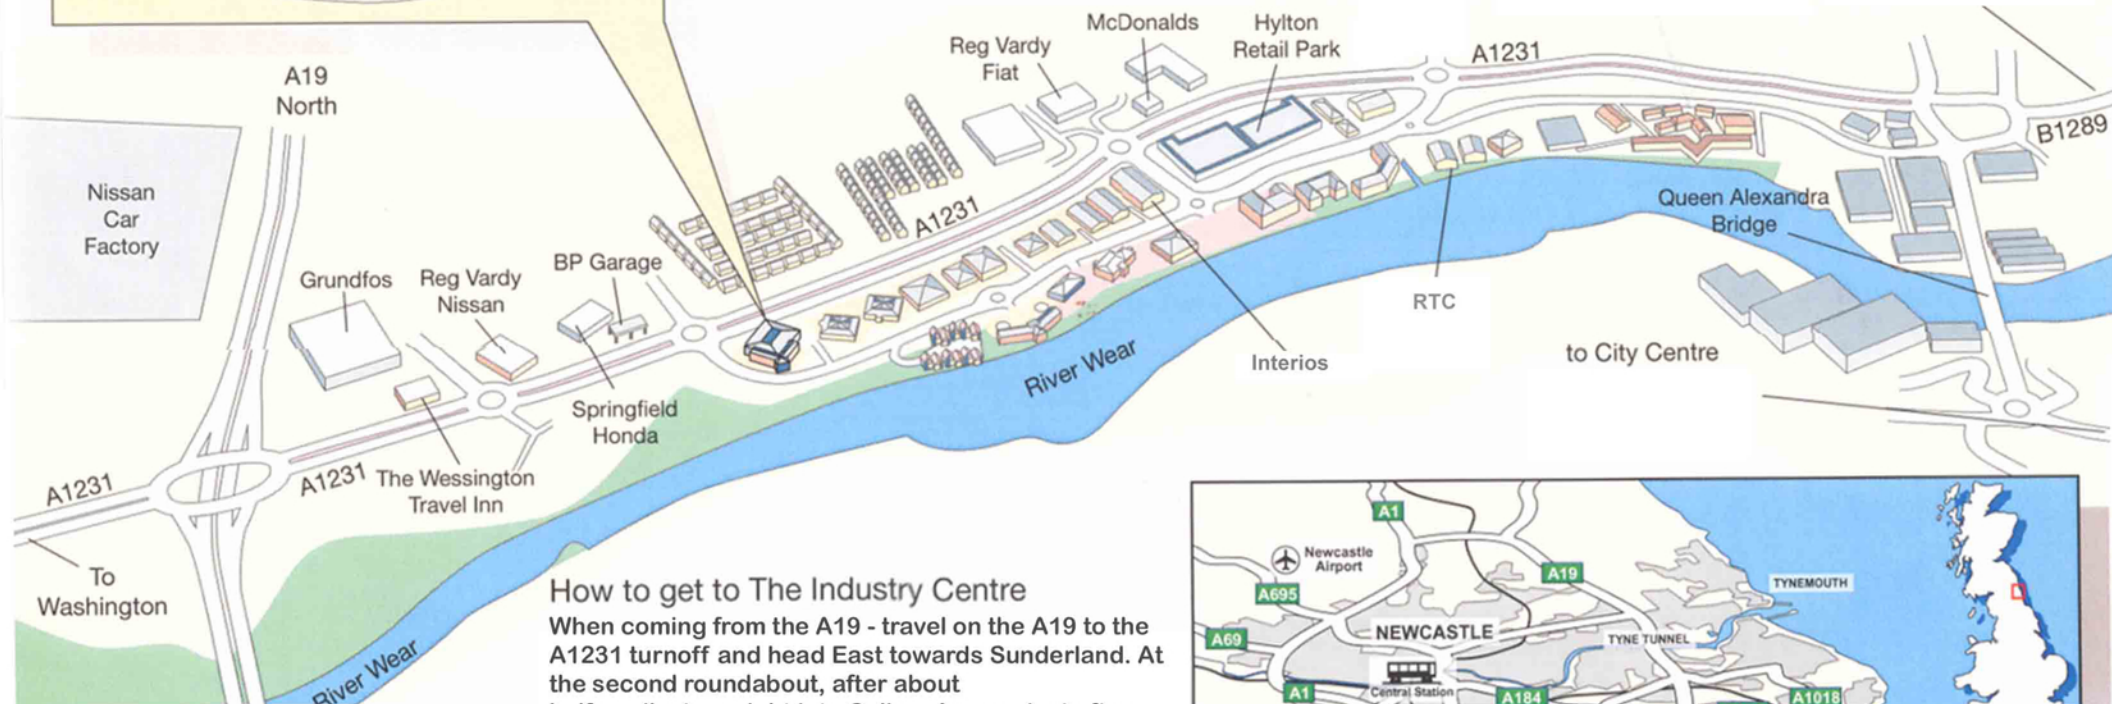

The Industry Centre (MTC)

Connecting you to IT education.

to the Stadium of Light

MTC,
The Industry Centre,
Colima Avenue
Enterprise Park West,
Wessington Way, Sunderland
SR5 3XB

Tel: +44(0) 191 515 3355
Fax: +44 (0) 191 515 3350
www.mtc-training.co.uk

How to get to The Industry Centre

When coming from the A19 - travel on the A19 to the A1231 turnoff and head East towards Sunderland. At the second roundabout, after about half a mile, turn right into Colima Avenue just after the Springfield Honda Garage and BP petrol station. MTC is located in the first building (named 'The Industry Centre') on your left side with access and parking about 80 metres round the left hand corner.

When coming from Sunderland - cross the Queen Alexander Bridge and take the A1231 West towards the A19 and A1. At the third roundabout turn left into Colima Avenue just before the Springfield Honda Garage and BP petrol station.